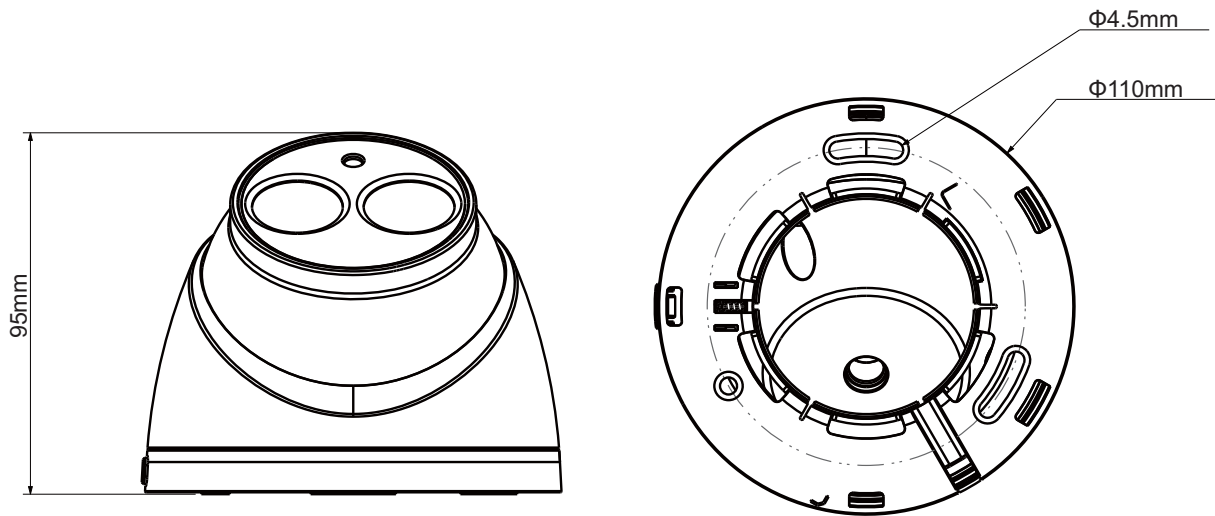

#### Features

- 1/3" 1.3Megapixel CMOS
- 25/30/50/60fps@720P
- High speed, long distance real-time transmission
- HD and SD switchable
- OSD Menu, control over coaxial cable
- DWDR, Day/Night(ICR), AWB, AGC, BLC, 3DNR
- 3.6mm fixed lens (2.8mm, 6mm optional)
- Max. IR LEDs length 50m, Smart IR
- IP67, DC12V

## Technical Specifications

Model	DH-HAC-HDW2120EP	DH-HAC-HDW2120EN
<b>Camera</b>		
Image Sensor	1/3" 1.3Megapixel CMOS	
Effective Pixels	1305(H)×977(V)	
Electronic Shutter	1/3s~1/100,000s	
Video Frame Rate	25/50fps@720P	30/60fps@720P
Synchronization	Internal	
Mini. Illumination	0.01Lux/F1.6, 0Lux IR on	
Video Output	1-channel BNC HDCVI high definition video output/ CVBS standard definition video output (Can switch)	
<b>Camera Features</b>		
Max. IR LEDs Length	50m, Smart IR	
Day/Night	Auto(ICR) / Color / B/W	
Noise Reduction	2D/3D	
OSD Menu	Support	
<b>Lens</b>		
Focal Length	3.6mm (2.8mm, 6mm optional)	
Angle of View	H: 72.3° (89° /46°)	
Mount Type	M12	
<b>General</b>		
Power Supply	DC12V±20%	
Power Consumption	Max 4W	
Working Environment	-30°C~+60°C / Less than 95%RH (no condensation)	
Transmission Distance	Over 800m via 75-3 coaxial cable	
Ingress Protection	IP67	
Dimensions(W×D×H)	Φ110mm×95mm	
Weight	0.3kg	
Material	Metal (inner core) + Plastic (cover)	

## Dimensions (mm)