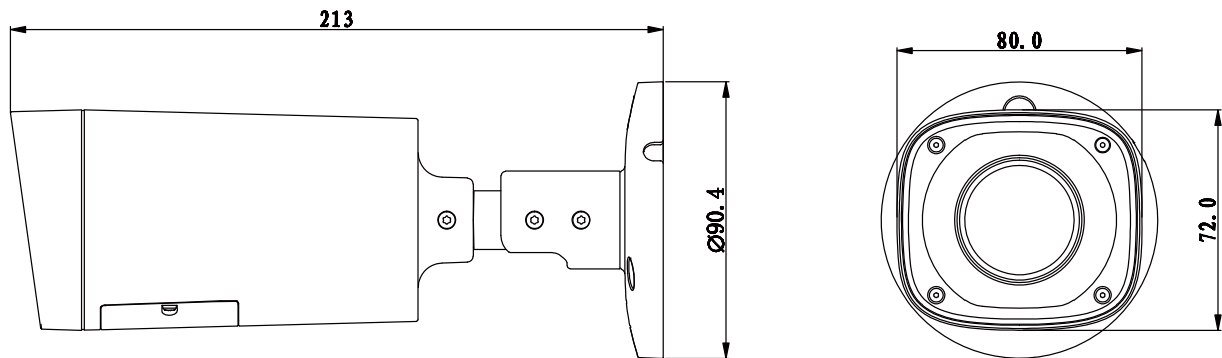

## Technical Specifications

Model	DH-HAC-HFW2120RP-Z-IRE6	DH-HAC-HFW2120RN-Z-IRE6
<b>Camera</b>		
Image Sensor	1/3" 1.3Megapixel CMOS	
Effective Pixels	1305(H)×977(V)	
Electronic Shutter	1/3s~1/100,000s	
Video Frame Rate	25/50fps@720P	30/60fps@720P
Synchronization	Internal	
Mini. Illumination	0.01Lux/F1.4, 0Lux IR on	
Video Output	1-channel BNC HDCVI high definition video output/ CVBS standard definition video output (Can switch)	
<b>Camera Features</b>		
Max. IR LEDs Length	60m, Smart IR	
Day/Night	Auto(ICR) / Color / B/W	
Noise Reduction	2D/3D	
OSD Menu	Support	
<b>Lens</b>		
Focal Length	2.7~12mm	
Angle of View	H: 87.6° ~27.9°	
Lens Type	Motorized / Fixed Iris	
Mount Type	Φ14	
<b>General</b>		
Power Supply	DC12V±20%	
Power Consumption	Max 11W	
Working Environment	-30°C~+60°C / Less than 95%RH (no condensation)	
Transmission Distance	Over 800m via 75-3 coaxial cable	
Ingress Protection	IP67	
Dimensions(W×D×H)	213mm×80mm×72mm	
Weight	0.55kg	
Material	Metal	

## Dimensions (mm)