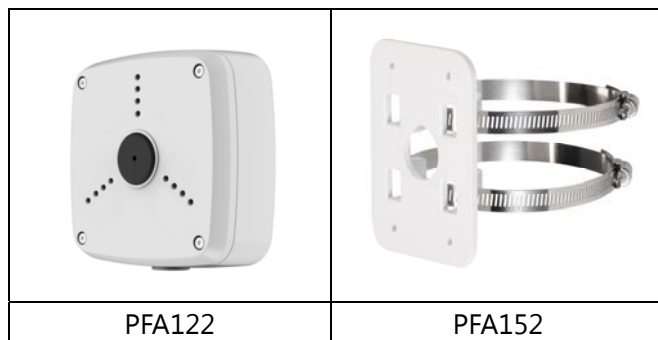

Accessories (optional)

Dahua Technology Co., Ltd.

1199 BinAn Road, Binjiang District, Hangzhou, China

Tel: +86-571-87688883

Fax: +86-571-87688815

Email: overseas@dahuatech.com

www.dahuatech.com

*Design and specifications are subject to change without notice.

© 2014 Dahua Technology Co., Ltd.