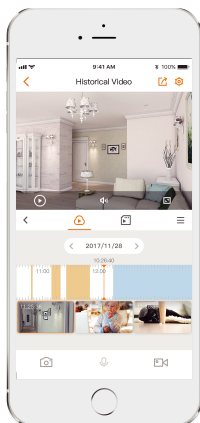

Cue 1080P

1080P Wi-Fi Camera

With 1080P Full HD live monitoring and two-way audio, Cue 1080P lets you stay in touch with your family. Real-time motion detection and instant alerts keep you aware of what is happening at home at anytime from anywhere.

1080P Full HD Video

See more than 720P

24/7 Protection

Excellent night vision,
feel safe even in complete darkness

Two-way Talk

Communicate with family
and pets easily

Alarm Notification

Get instant alerts while you are
on-the-go

Cloud Service

Live video, storage, and more

Micro SD Card Slot

Supports up to 64GB local
storage

Wi-Fi Connection

IEEE802.11b/g/n(2.4GHz)

Stay close with what you care

With Cloud service, you will have access to what you care as long as Internet is available. You can record daily or motion videos on Cloud and playback anytime anywhere.

Front View

Back View

Specifications

Camera

1/2.7" 2 Megapixel Progressive CMOS
2MP (1920 x 1080)
Night Vision: 10m(33ft) Distance
2.8mm Fixed Lens
Field of View : 115° (H), 62° (V), 137° (D)

Video & Audio

Video Compression : H.264
Up to 15fps Frame Rate
8x Digital Zoom
Two-way Audio