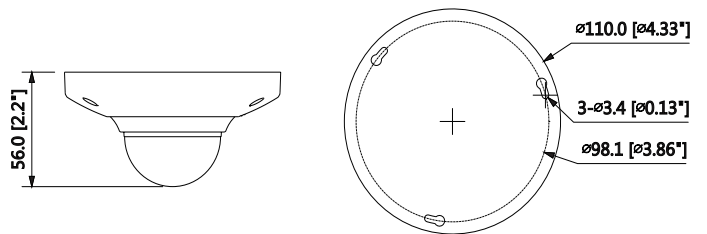

Dimensions (mm/inch)

Accessories

Optional: