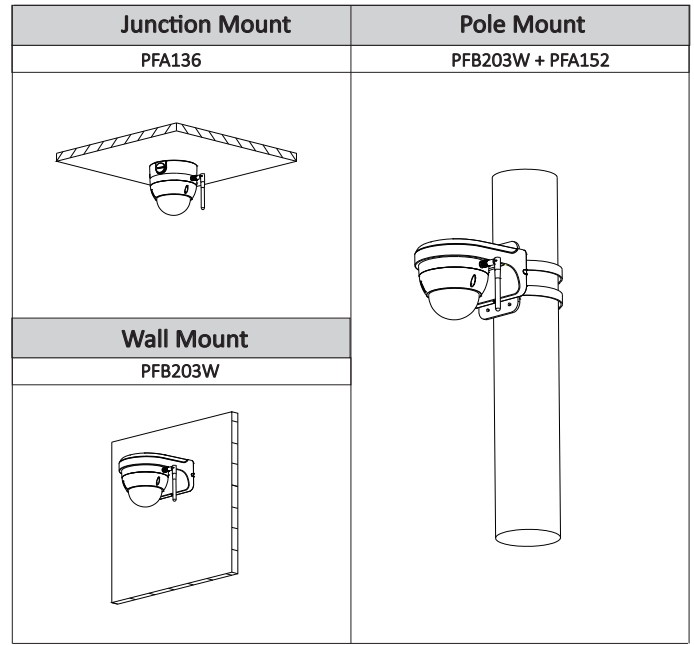

Construction

Casing	Metal
Dimensions	Φ109.9mm × 81mm (4.33" × 3.19")
Net Weight	0.34Kg (0.75lb)
Gross Weight	0.47Kg (1.04lb)

Ordering Information

Type	Part Number	Description
3MP camera	DH-IPC-HDBW1320EP-W-0280B	3MP IR Mini-Dome Wi-Fi Network Camera, 2.8mm, PAL
	DH-IPC-HDBW1320EN-W-0280B	3MP IR Mini-Dome Wi-Fi Network Camera, 2.8mm, NTSC
	IPC-HDBW1320EP-W-0280B	3MP IR Mini-Dome Wi-Fi Network Camera, 2.8mm, PAL
	IPC-HDBW1320EN-W-0280B	3MP IR Mini-Dome Wi-Fi Network Camera, 2.8mm, NTSC
	DH-IPC-HDBW1320EP-W-0360B	3MP IR Mini-Dome Wi-Fi Network Camera, 3.6mm, PAL
	DH-IPC-HDBW1320EN-W-0360B	3MP IR Mini-Dome Wi-Fi Network Camera, 3.6mm, NTSC
	IPC-HDBW1320EP-W-0360B	3MP IR Mini-Dome Wi-Fi Network Camera, 3.6mm, PAL
	IPC-HDBW1320EN-W-0360B	3MP IR Mini-Dome Wi-Fi Network Camera, 3.6mm, NTSC
Accessories (optional)	PFA136	Junction box
	PFB203W	Wall mount
	PFA152	Pole mount

Accessories

Optional:

Dimensions (mm/inch)